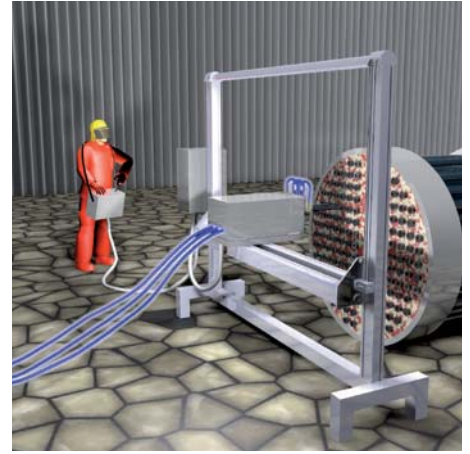

## Ultra high pressure hoses for tube cleaning

- Up to 40% less abrasion due to TC (TOUGH COVER) version
- Excellent cut resistance
- Tested according EN 1829-2
- Resistant against Hydrolisis, Ozone and UV radiation
- Worldwide availability through specialised and authorised distributors
- State of the art fitting technique
- Super short fittings