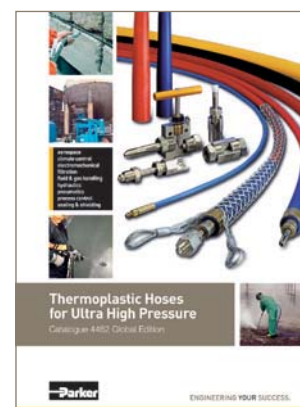

Fittings for 2240D, 2240D-TC & 2440D-TC

Parker Fitting Series TX:

01 National Pipe Tapered (NPT) male 	06 JIC female swivel 	AY Type "M" female swivel 	C9 Metric female swivel heavy series with O-ring
U0 BSP female swivel (ballnose) 	YB BSP male nozzle nipple 	YZ Metric male nozzle nipple 	

Parker Fitting Series LX:

01 National Pipe Tapered (NPT) male 	5Y JIC female swivel 	6Y High pressure female swivel 	92 BSP female swivel (60° cone)
AY Type "M" female swivel 	C3 Metric female swivel light series 	C6 Metric female swivel heavy series 	C9 Metric female swivel heavy series with O-ring
D9 BSP male 	HY Left hand female for water jetting nozzle 	Y2 Medium pressure tube nipple 	Y9 BSP male for USIT ring
YA High pressure tube nipple UNF - LH thread 	YH UNF male nozzle nipple 	YM High pressure tube nipple metric - LH thread 	ZE Male water jetting nozzle

Parker Super Short Fitting Series ProLance:

02 National Pipe Tapered (NPT) female 	EZ Male water jetting nozzle 	3Z Male water jetting nozzle ZE 	HY Left hand female for water jetting nozzle

For further information
please refer to Catalogue 4462